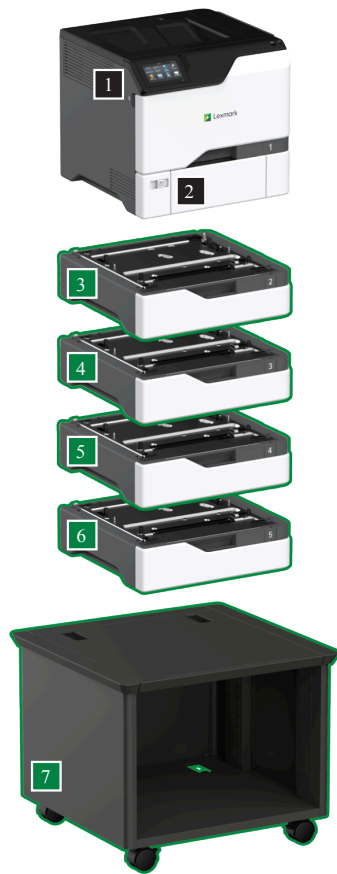

# Lexmark CS735de

Designed for security, ease of use, and sustainability, the Lexmark CS735de delivers professional color for mid-to-large workgroups at speeds up to 52 pages per minute\*. The 4.3-inch (10.9 cm) tablet-like touchscreen makes completing your printing tasks intuitively easy. Replacement cartridges with Unison™ Toner yield up to 22,000/12,500 black/color pages\*\* to keep you going.

## Power up with IoT

- ▶ Sophisticated, IoT-enabled printers are loaded with sensors that continuously monitor hundreds of data points.
- ▶ When you connect your device to Lexmark Cloud Services, you can optimize performance and uptime with additional features like predictive service and automatic supplies replenishment.

# Lexmark CS735de

- 1 **Printer with 4.3-inch (10.9 cm) touch screen**  
16.25 x 18.85 x 19.25 in.  
413 x 479 x 489 mm
- 2 **550-Sheet tray with 100-sheet multipurpose feeder**  
Dimensions included as part of base model
- 3 **550-Sheet Tray**  
4.7 x 18.23 x 19 in.  
119 x 463 x 483 mm
- 4 **550-Sheet Tray**  
4.7 x 18.23 x 19 in.  
119 x 463 x 483 mm